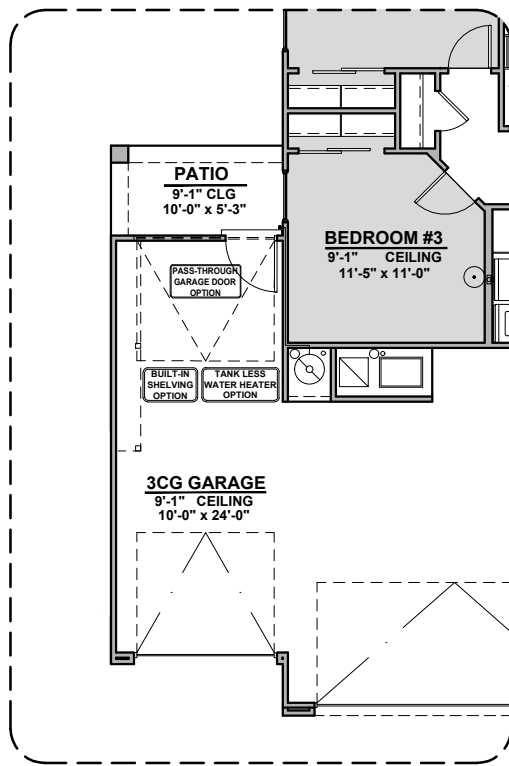

# Willow

1,649 Square Feet

Community: Painted Desert

LOW VOLTAGE LEGEND	
LOGO	DESCRIPTION
	CABLE TV
	CAT 5 DATA

Spanish Colonial (A)

Tuscan (B)

Garage Orientation: Left      Right

Home is complete and accepted as built. \_\_\_\_\_

# Willow Options

1,649 Square Feet

Community: Painted Desert

LOW VOLTAGE LEGEND	
LOGO	DESCRIPTION
	CABLE TV
	CAT 5 DATA

Barn Door Shower

Tub w/ Glass Shower

Gourmet Kitchen

Fireplace

Tankless Water Heater

Center Hinge ILO Sliding Glass Door

Deluxe Tile Shower

Deluxe Glass Shower

Contemporary Fireplace

Extended Patio

Ceiling Beam Treatment

Traditional Fireplace

# Willow Options

1,649 Square Feet

Community: Painted Desert

LOW VOLTAGE LEGEND	
LOGO	DESCRIPTION
	CABLE TV
	CAT 5 DATA

3rd Car Garage

3CG Spanish Colonial (A)

3CG Tuscan (B)