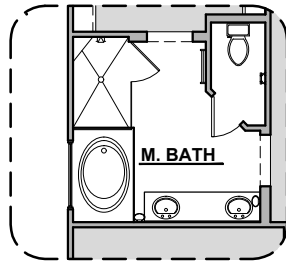

# Willow Options

1,649 Square Feet

Community: Painted Desert

LOW VOLTAGE LEGEND	
LOGO	DESCRIPTION
	CABLE TV
	CAT 5 DATA

Barn Door Shower

Tub w/ Glass Shower

Gourmet Kitchen

Fireplace