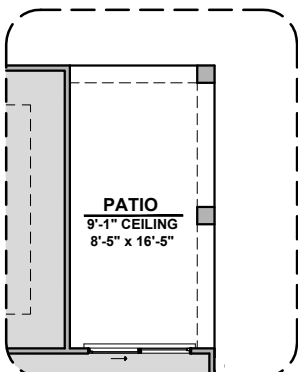

Extended Patio