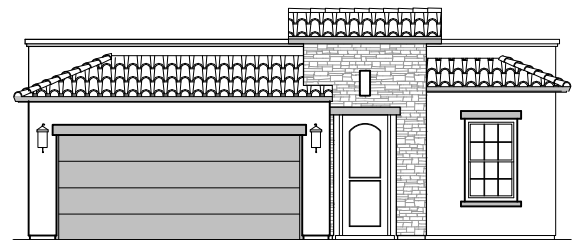

# Willow

1,649 Square Feet

Community: Painted Desert

LOW VOLTAGE LEGEND	
LOGO	DESCRIPTION
	CABLE TV
	CAT 5 DATA

Spanish Colonial (A)

Tuscan (B)

Garage Orientation: Left      Right

Home is complete and accepted as built. \_\_\_\_\_

Home construction is in process, buyer accepts all option locations. \_\_\_\_\_

# Willow Options

1,649 Square Feet

Community: Painted Desert

LOW VOLTAGE LEGEND	
LOGO	DESCRIPTION
	CABLE TV
	CAT 5 DATA

Barn Door Shower

Tub w/ Glass Shower

Gourmet Kitchen

Fireplace