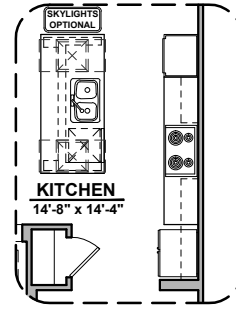

# Willow Options

1,649 Square Feet

Community: Painted Desert

LOW VOLTAGE LEGEND	
LOGO	DESCRIPTION
	CABLE TV
	CAT 5 DATA

Barn Door Shower

Tub w/ Glass Shower

Gourmet Kitchen

Fireplace