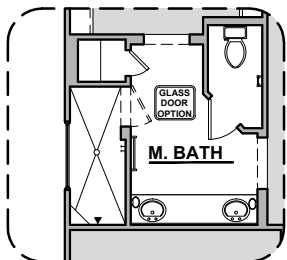

Deluxe Tile Shower