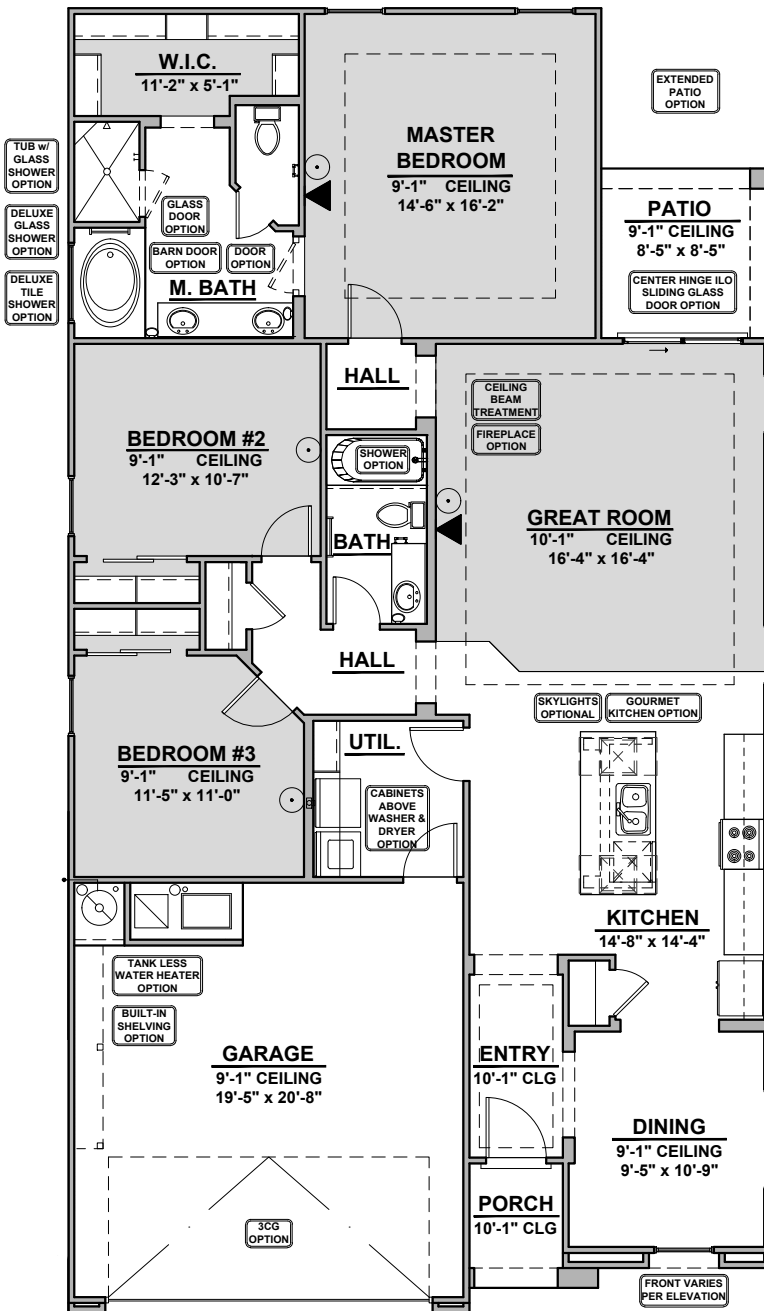

# Willow

1,649 Square Feet

Community: Painted Desert

LOW VOLTAGE LEGEND	
LOGO	DESCRIPTION
	CABLE TV
	CAT 5 DATA

Spanish Colonial (A)

Tuscan (B)

Garage Orientation: Left      Right

Home is complete and accepted as built. \_\_\_\_\_

# Willow Options

1,649 Square Feet

Community: Painted Desert

LOW VOLTAGE LEGEND	
LOGO	DESCRIPTION
	CABLE TV
	CAT 5 DATA

Barn Door Shower

Tub w/ Glass Shower

Gourmet Kitchen

Fireplace

# Willow Options

1,649 Square Feet

Community: Painted Desert

LOW VOLTAGE LEGEND	
LOGO	DESCRIPTION
	CABLE TV
	CAT 5 DATA

3rd Car Garage

3CG Spanish Colonial (A)

3CG Tuscan (B)