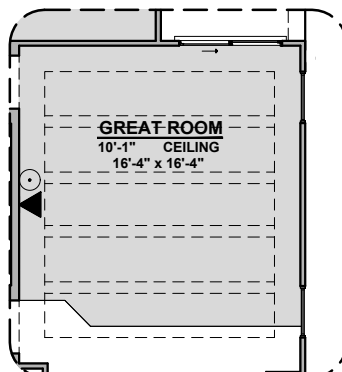

Ceiling Beam Treatment