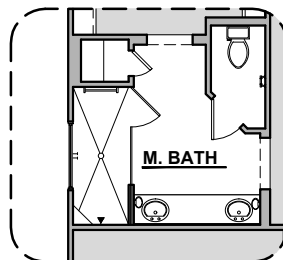

Deluxe Glass Shower